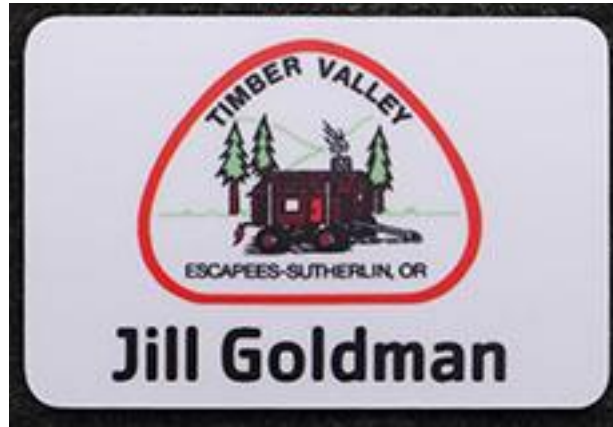

NEW TIMBER VALLEY BADGES

AVAILABLE *once again*

Jill Goldman, #68, once again, is organizing a group order for these badges. They are available in white, with either a magnet or a pin. The badge measures 3"x2" and is on a white background. Prints Charming in Roseburg will create them for us. The cost per badge as a group order is \$8.00 with a pin and \$9.00 with a magnet. The badges will be available to individuals afterward for \$10.00 at the Prints Charming store.