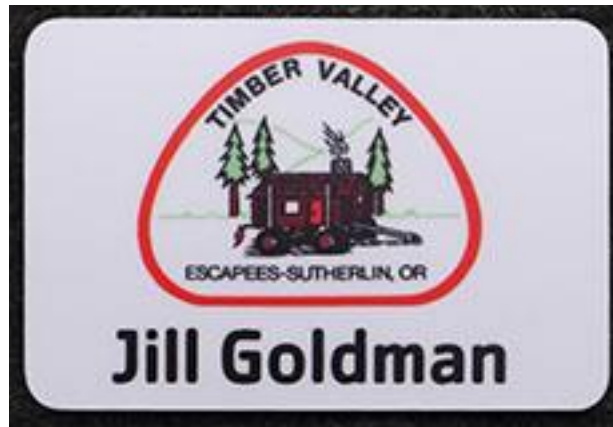

NEW TIMBER VALLEY BADGES AVAILABLE

Timber Valley badges are now available. Jill Goldman, #68, is organizing a group order for these badges. They are available in white, with either a magnet or a pin. The badge measures 3"x2". Prints Charming in Roseburg will create them for us. The cost per badge as a group order is \$8.00 each. The badges will be available afterward to individuals for \$10.00 at the Prints Charming store.